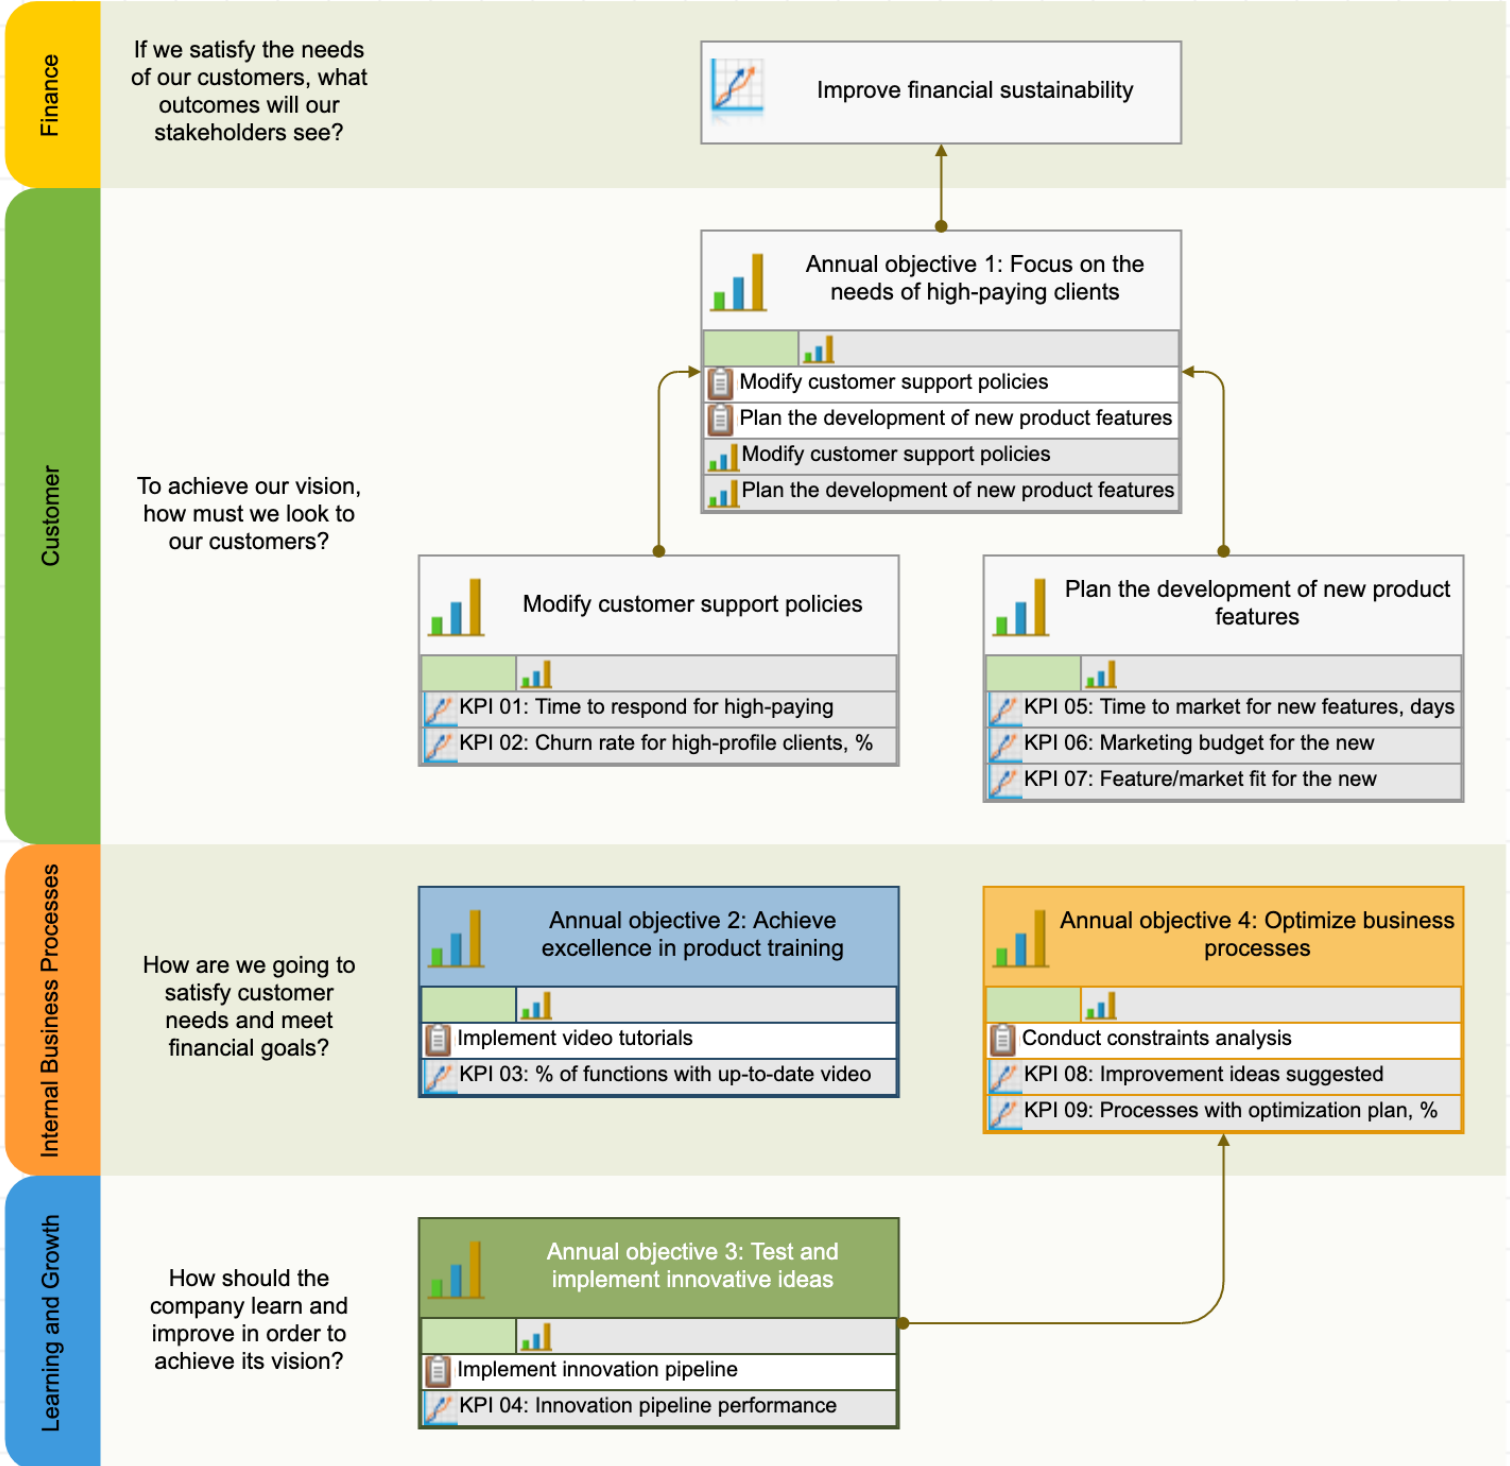

Hoshin Kanri vs. Balanced Scorecard

Strategy map legend

Strategic theme: All themes

Strategic theme: Keep team motivated

Strategic theme: Achieve sustainable growth

Strategic theme: Build high-quality product

Lagging indicator